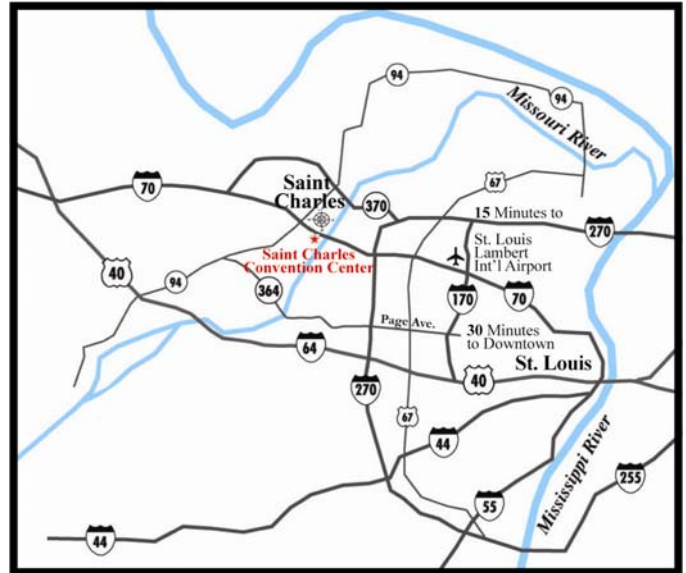

When Traveling From The East (Downtown/Airport):

Take Interstate 70 West over the Blanchette Bridge To St. Charles. Take the second exit after the Bridge, 5th Street South Exit 229A, and go to the first light at Veterans Memorial Parkway and make a right. Go One mile to the Fairgrounds Road light. The Convention Center will be immediately on your left. Make a left onto Fairgrounds Road and enter to the rear of the complex.

When Traveling From The West (Columbia):

Take Interstate 70 East to St. Charles. Take the First Capitol (State Highway 94) exit 228, make a right at the end of the ramp and go South. Turn left at the first light and head East onto Veterans Memorial Parkway. Go approximately two miles to Beverly Street and make a right. The Convention Center will be immediately on your left.

When Traveling From The Southeast (Clayton / Kirkwood):

Take Interstate 270 North to Page Road (State Highway 364). Go West on 364 (Page Road Extension) approximately 6 miles over the Bridge To St. Charles. Take the first exit after the Bridge, Arena Parkway, and make a right to head North on Arena Parkway. Go past the Family Arena and make a right at the light onto South River Road. Go approximately 4 miles to the second light at Veterans Memorial Parkway. Make a left onto Veterans Memorial Parkway. Go one mile to the Fairgrounds Road light. The Convention Center will be immediately on your left.

When Traveling From The North:

Take the Interstate 270 loop to State Highway 370. Go West to State Highway 94. Head South, be careful to stay on Highway 94 through St. Charles. Turn left after crossing over Interstate 70 at the intersection of Veterans Memorial. Head East on Veterans and go two miles to Beverly Street and make a right. The Convention Center will be immediately on your left.